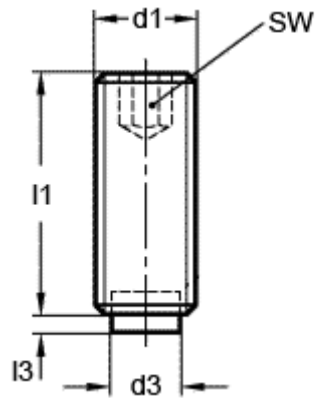

Data Sheet

Article number: 20931650

Description: E+G Grub screw
GN 913.3-M8-50-KU

Measures

$d1 = M8$
 $d3 = 5$
 $l1 = 50.0$
 $l3 = 1.6$
 $SW = 4.0$